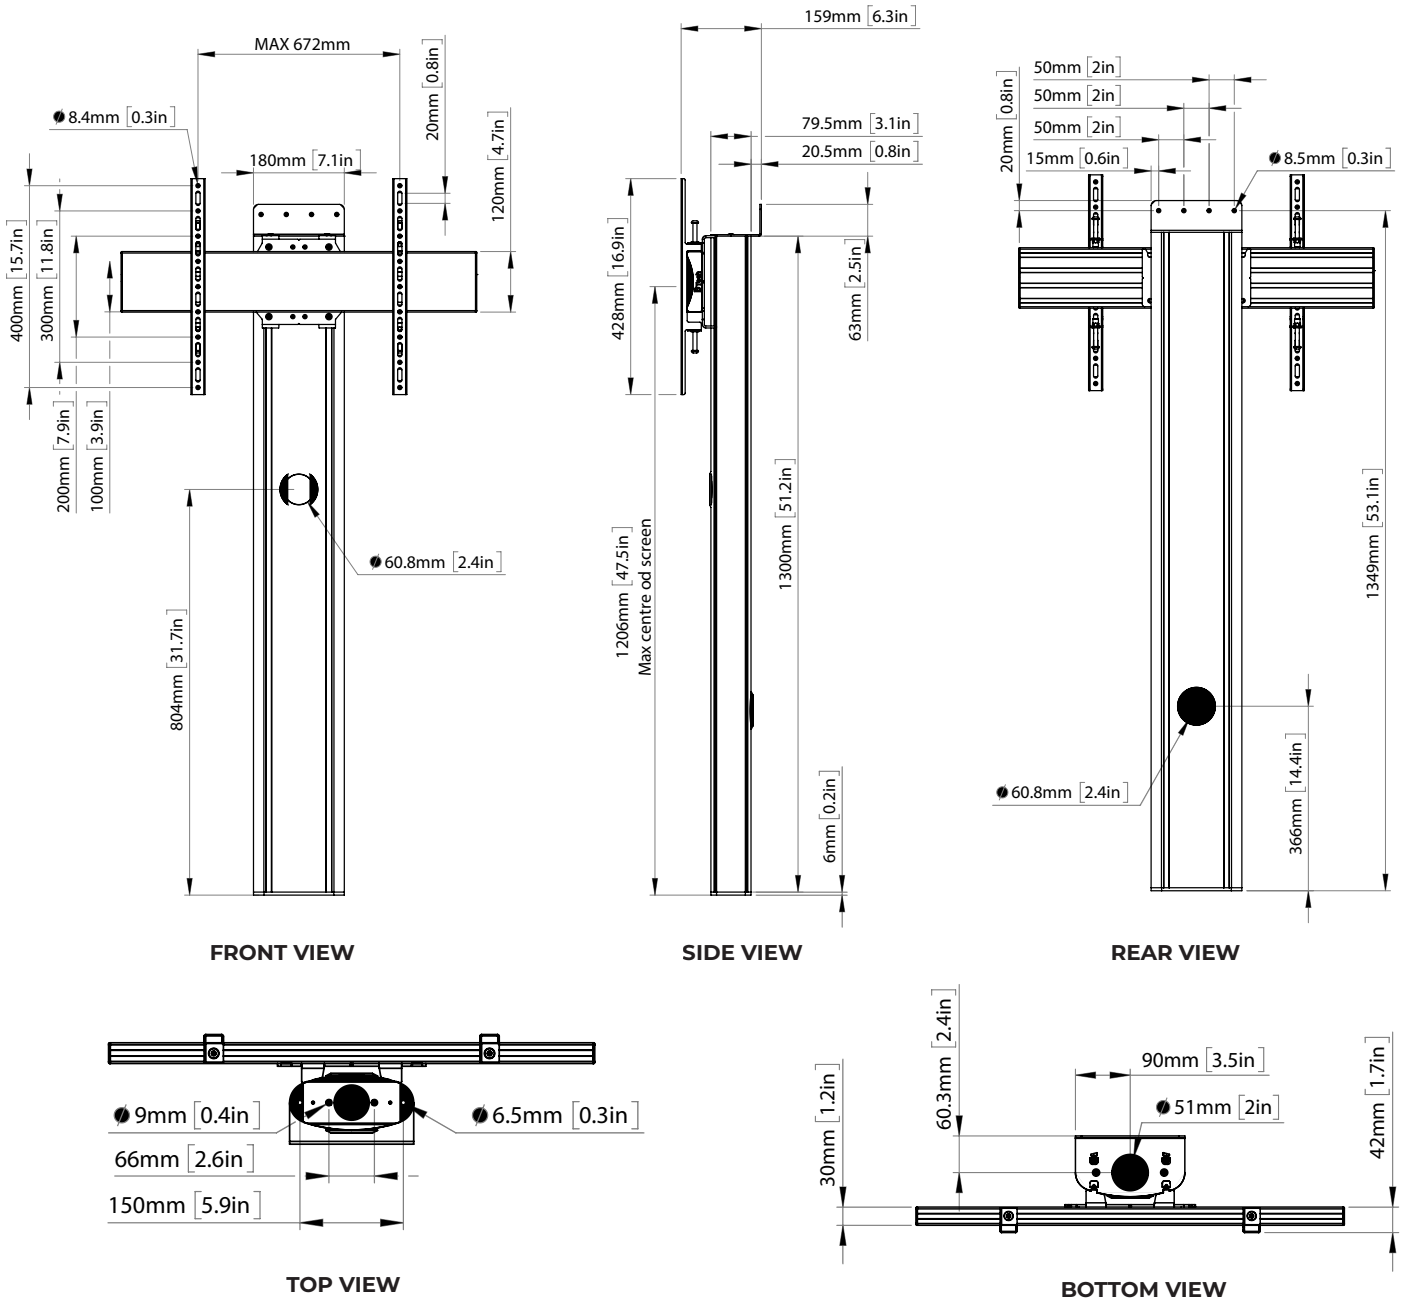

BT8700

ORDERING INFORMATION

COLOUR	ORDER REF	EAN
Black	BT8700/B	5019318303029
Silver & Black	BT8700/BS	5019318303036

RELATED PRODUCTS

PRODUCT CODE	NAME	DESCRIPTION
BT8390-SA	Adjustable Accessory Mounting Arm	Designed for VC cameras when used with BT7863
BT7863	Small AV Accessory Shelf	Designed for use with BT8390-SA to mount VC caneras
BT7884	Flip-Down AV Storage Tray	Designed to hold & hide AV accessories & power supplies
BT8701	Premium Floor-to-Wall Single Screen UC Stand - 2M	Designed for screens up to 70"

SS-V2-BT8700-090924