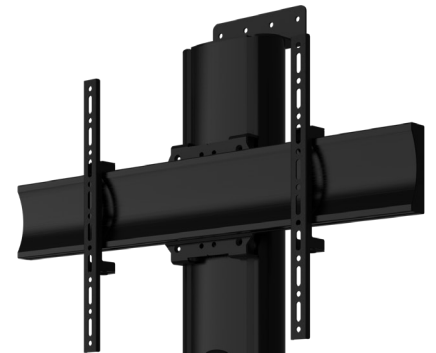

BT8700

PREMIUM FLOOR-TO-WALL SINGLE SCREEN UC STAND

1.4M

The BT8700 is a 1.4m tall, premium flat screen display stand which can be customised with a variety of optional accessories such as VC shelves and media storage solutions. As part of B-Tech's Mode-AL brand of high-end display solutions, the BT8700 features a premium aesthetic which is perfectly suited to corporate office spaces and UC applications such as in boardrooms or conference facilities. Designed to mount screens close to the wall, the stand bolts to the floor with a minimal footprint and features integrated cable management to ensure a smart and stylish installation which is in keeping with the high-end, contemporary aesthetic.

SPECIFICATIONS

Recommended screen size	39" - 75"
Max load	70kg
VESA® and non-VESA fixings	up to 672 x 400mm
Dimensions	W : 705mm D : 165mm H : 1369mm
Colour options	Black or Silver & Black

FEATURES

- 1 Available in Black or Silver & Black
- 2 Integrated cable management throughout the vertical column
- 3 Accessories such as VC Shelves & media storage can be fitted easily (available separately)
- 4 Low profile design that allows you to fix directly to the wall and floor
 - Designed to mount a screen close to the wall whilst keep all cables hidden
 - Suitable for landscape or portrait mounting
 - Arms feature levelling screws to adjust the screen height
 - Small footprint for an unobtrusive installation into confined areas
 - Safety screws help prevent unauthorised removal of screens
 - Easily accessorised with a flip-down media storage tray and VC shelf (available separately), which can be positioned above or below the screen
 - Simple 'hook-on' screen installation