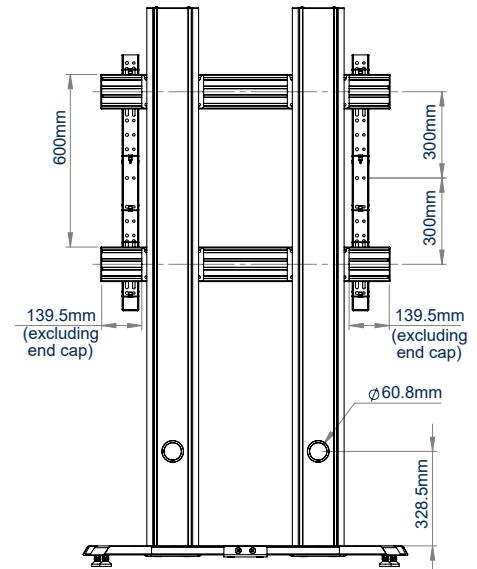

BT8709

SIDE VIEW

REAR VIEW

ORDERING INFORMATION

COLOUR	ORDER REF	EAN
Black	BT8708/B	5019318303623
Silver & Black	BT8708/BS	5019318303630

RELATED PRODUCTS

PRODUCT CODE	NAME	DESCRIPTION
BT8390-SA	Adjustable Accessory Mounting Arm	Designed for VC cameras when used with BT7863
BT7863	Small AV Accessory Shelf	Designed for use with BT8390-SA to mount VC cameras
BTW075-4	3" Braked Castors	For a mobile stand
BT8707	Premium Floor-to-Wall Single Screen UC Stand - 2M	Designed for screens up to 100"