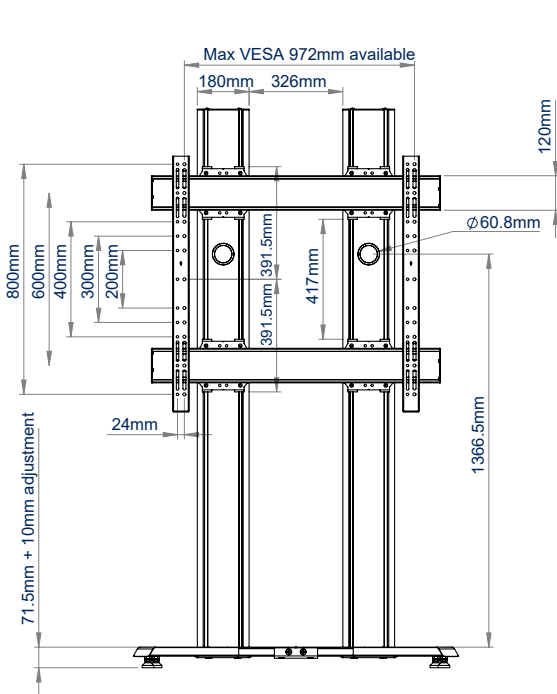

BT8709

FRONT VIEW