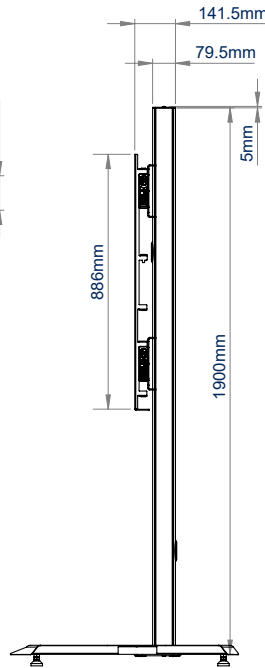

BT8709

SIDE VIEW

REAR VIEW

ORDERING INFORMATION

COLOUR	ORDER REF	EAN
Black	BT8708/B	5019318303623
Silver & Black	BT8708/BS	5019318303630

RELATED PRODUCTS

PRODUCT CODE	NAME	DESCRIPTION
BT8390-SA	Adjustable Accessory Mounting Arm	Designed for VC cameras when used with BT7863
BT7863	Small AV Accessory Shelf	Designed for use with BT8390-SA to mount VC cameras
BTW075-4	3" Braked Castors	For a mobile stand
BT8707	Premium Floor-to-Wall Single Screen UC Stand - 2M	Designed for screens up to 100"