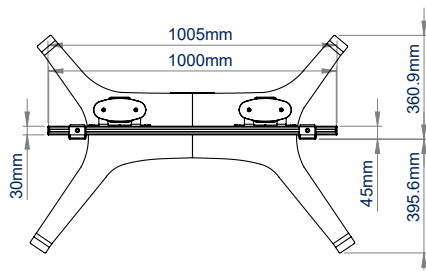

BT8709

SIDE VIEW

REAR VIEW

TOP VIEW

ORDERING INFORMATION

COLOUR	ORDER REF	EAN
Black	BT8708/B	5019318303623
Silver & Black	BT8708/BS	5019318303630

RELATED PRODUCTS

PRODUCT CODE	NAME	DESCRIPTION
BT8390-SA	Adjustable Accessory Mounting Arm	Designed for VC cameras when used with BT7863
BT7863	Small AV Accessory Shelf	Designed for use with BT8390-SA to mount VC cameras
BTW075-4	3" Braked Castors	For a mobile stand
BT8707	Premium Floor-to-Wall Single Screen UC Stand - 2M	Designed for screens up to 100"