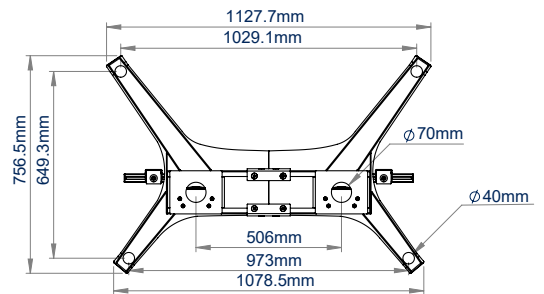

BOTTOM VIEW

ORDERING INFORMATION

COLOUR	ORDER REF	EAN
Black	BT8708/B	5019318303623
Silver & Black	BT8708/BS	5019318303630

RELATED PRODUCTS

PRODUCT CODE	NAME	DESCRIPTION
BT8390-SA	Adjustable Accessory Mounting Arm	Designed for VC cameras when used with BT7863
BT7863	Small AV Accessory Shelf	Designed for use with BT8390-SA to mount VC cameras
BTW075-4	3" Braked Castors	For a mobile stand
BT8707	Premium Floor-to-Wall Single Screen UC Stand - 2M	Designed for screens up to 100"