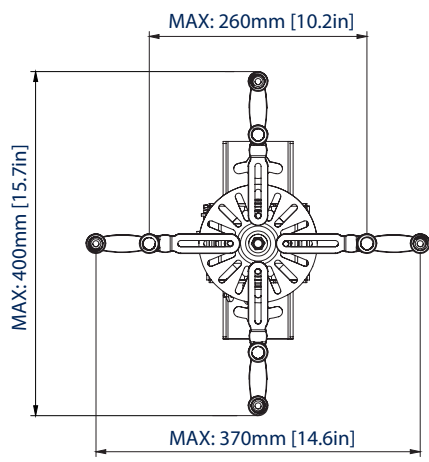

BOTTOM VIEW / INTERFACE