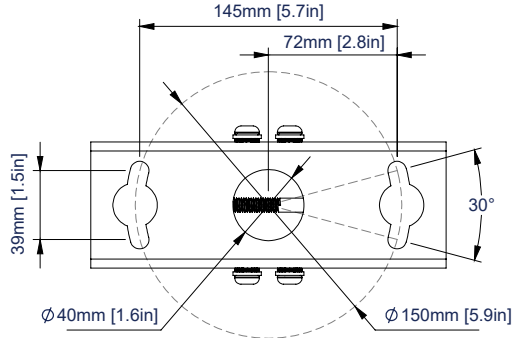

TOP VIEW / CEILING PLATE