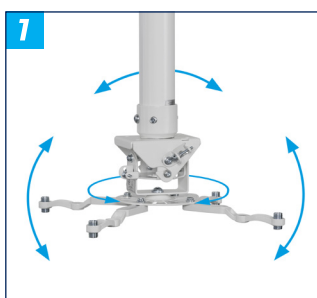

BT899-FD

FIXED DROP PROJECTOR CEILING MOUNT WITH MICRO-ADJUSTMENT

The BT899-FD is a ceiling mounted, universal projector mount designed to mount projectors up to 25kg. Suitable for use with angled ceilings, the BT899-FD features easy adjustment of tilt, yaw & roll plus optional micro-adjustment makes alignment of projections quick & simple. Available in a range of pole lengths to suit your requirements.

SPECIFICATIONS

Max load	25kg
Tilt (pitch)	+ / - 13°
Roll	+ / - 6°
Yaw	360°
Ceiling plate tilt	90°
Max distance between fixings	15"
Colour option (Ø50mm pole)	Black, White or Chrome

FEATURES

1. **1** Features easy tilt, roll & swivel functions
  2. **2** Optional micro-adjustment feature ideal for use with short throw projectors
  3. **3** Ceiling plate can be mounted onto a ceiling with angles up to 90°
  4. **4** Available in Black, White or Chrome
2. Integrated cable management for smart installation
   - Security locking screws & Allen key provided for a secure installation
   - Unique 'Carousel' mounting plate for universal compatibility
   - Optional micro-adjustment ideal for use with short throw projectors
   - Suitable for projectors using M2.5, M3, M4, M5 & M6 fixings
   - Quick & easy assembly
   - All mounting hardware included
   - Available in 5 pole lengths - 0.5m, 1m, 1.5m, 2m, 3m

MAX LOAD	MICRO ADJUSTMENT	TILT	YAW	ROLL	COLOUR OPTIONS	QR CODE