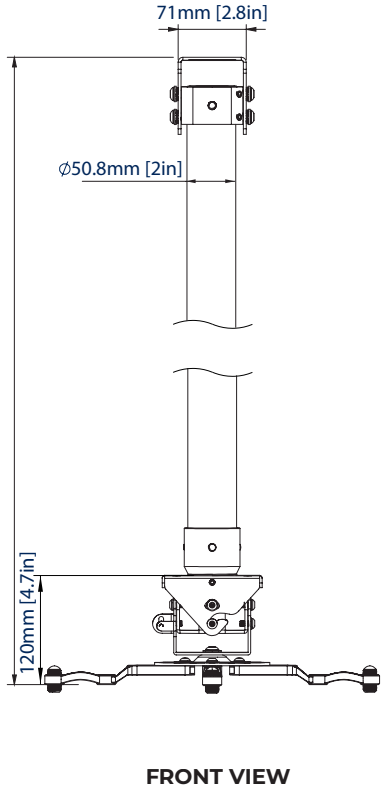

BT899-FD

BT899-FD025: 416mm [16.4in] / BT899-FD050: 654mm [25.7in] / BT899-FD100: 1154mm [45.4in]
BT899-FD150: 1654mm [65.1in] / BT899-FD200: 2154mm [84.8in] / BT899-FD300: 3154mm [124.2in]

FRONT VIEW