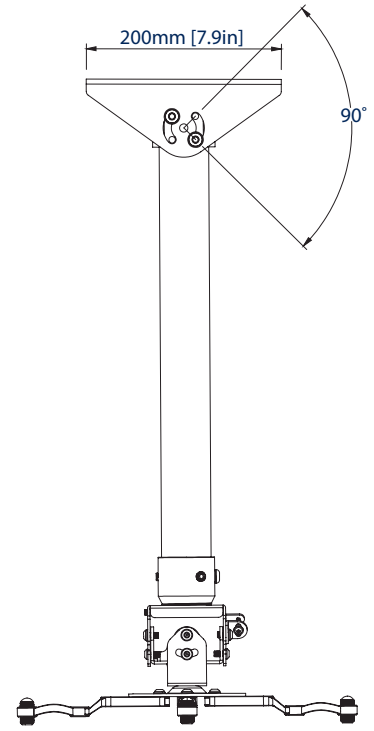

SIDE VIEW

ORDERING INFORMATION

COLOUR	ORDER REF	EAN	COLOUR	ORDER REF	EAN
Black	BT899-FD050-B	5019318761041	Black w/ Chrome pole	BT899-FD150-BC	5019318761096
Black w/ Chrome pole	BT899-FD050-BC	5019318761058	White	BT899-FD150-W	5019318306167
White	BT899-FD050-W	5019318306143	Black	BT899-FD200-B	5019318761102
Black	BT899-FD100-B	5019318761065	Black w/ Chrome pole	BT899-FD200-BC	5019318761119
Black w/ Chrome pole	BT899-FD100-BC	5019318761072	Black	BT899-FD300-B	5019318761126
White	BT899-FD100-W	5019318306150	Black w/ Chrome pole	BT899-FD300-BC	5019318761133
Black	BT899-FD150-B	5019318761089	White	BT899-FD300-W	5019318306174

RELATED PRODUCTS

PRODUCT CODE	NAME	DESCRIPTION
BT899XL-AD	Adjustable Drop Extra-Large Projector Ceiling Mount	Designed for projectors up to 25kg
BT899-AD	Adjustable Drop Projector Mount	Designed for projectors up to 25kg
BT893-FD	Fixed Drop Heavy Duty Projector Ceiling Mount	Designed for projectors up to 70kg
BT893	Heavy Duty Projector Ceiling Mount	Designed for projectors up to 70kg