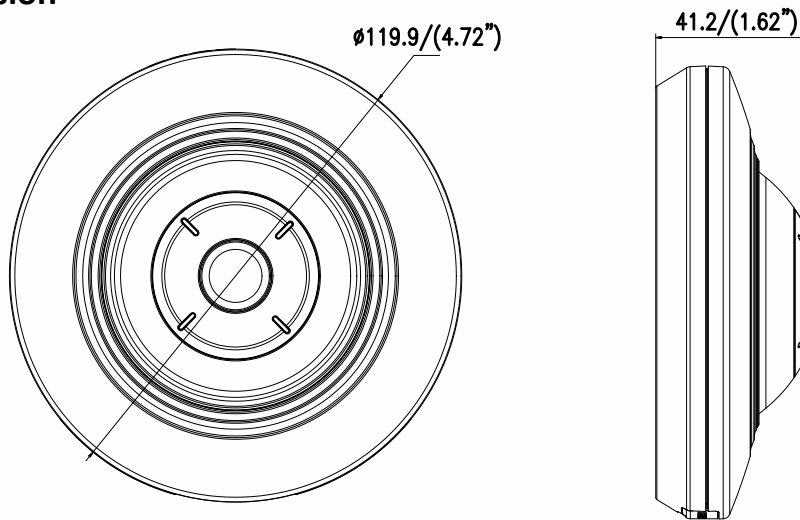

Detection	Motion detection, dynamic analysis, intrusion detection, line crossing detection
Protocols	TCP/IP, ICMP, HTTP, HTTPS, FTP, DHCP, DNS, DDNS, RTP, RTSP, RTCP, PPPoE, NTP, UPnP, SMTP, SNMP, IGMP, 802.1X, QoS, IPv6
Standard	ONVIF (PROFILE S, PROFILE G), ISAPI
General Function	One-key reset, anti-flicker, password protection, privacy mask, IP Address filtering, heartbeat, watermark
Firmware Version	V5.5.52
Interface	
Communication Interface	1 RJ45 10M/100M self-adaptive Ethernet port
Audio (-S)	1 audio input (line in), 1 audio output interface
Alarm (-S)	1 alarm input, 1 alarm output (12 VDC, max. 30 mA)
On-board Storage	Built-in microSD/SDHC/SDXC slot, up to 128 G
General	
Operating Conditions	-10 °C to +50 °C (-14 °F to +122 °F), Humidity 95% or less (non-condensing)
Power Supply	12 VDC, 0.5 A, max. 6 W PoE (802.3af, 36 V to 57 V), 0.2 A to 0.1 A, max. 7.5 W
IR Range	Up to 8 m
Dimensions	Φ 119.9 × 41.2 mm (Φ 4.72" × 1.62")
Weight	600 g (1.32 lbs.)

Available Model

DS-2CD2955FWD-I (1.05 mm), DS-2CD2955FWD-IS (1.05 mm)

▪ Typical Application

Hikvision products are classified into three levels according to their anti-corrosion performance. Refer to the following description to choose for your using environment.

Dimension

Unit: mm (inch)

Accessory

DS-1294ZJ
Wall mount

DS-1281ZJ-DM27
Inclined ceiling mount

DS-1297ZJ
Pendant mount
(extendable)

DS-1299ZJ
Pendant mount

Distributed by