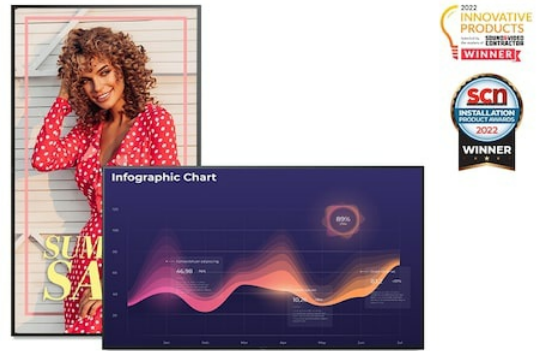

FW-100BZ40J

Our 100" premium 4K Ultra HD HDR professional display with Cognitive Processor XR™

Overview

The 100" BRAVIA FW-100BZ40J combines bright, beautiful 4K pictures with business-friendly features.