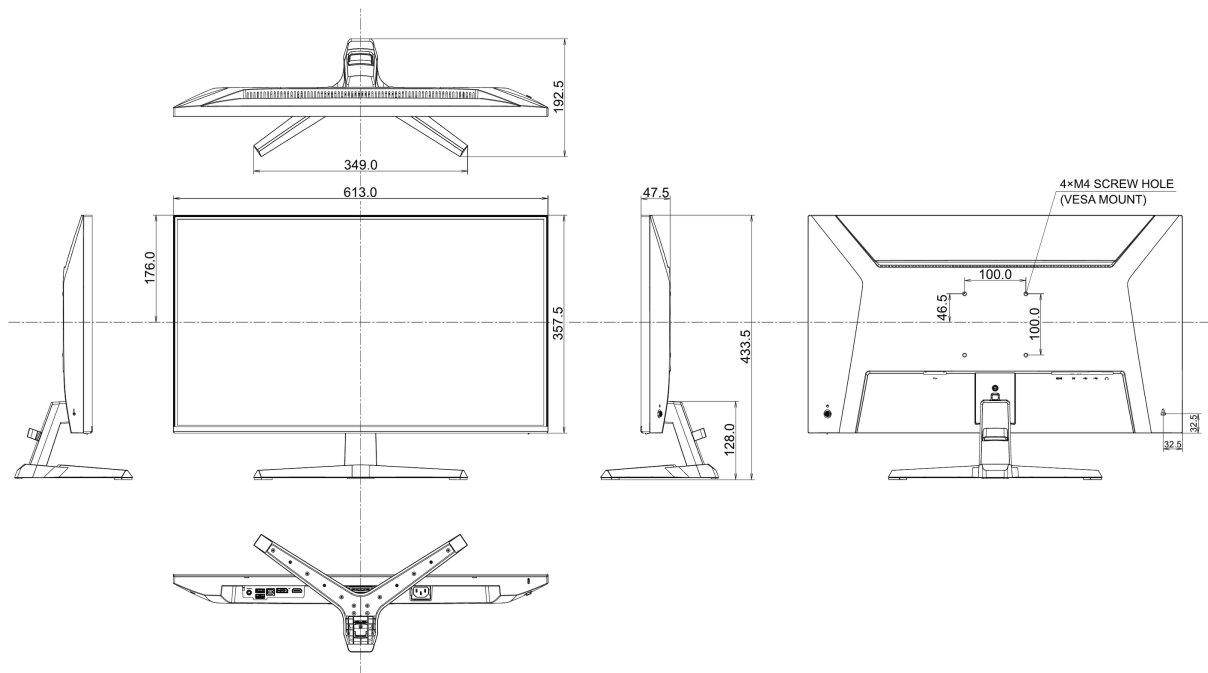

## 04 MECHANICAL

Display position adjustments	tilt
Tilt angle	22° up; 4° down
VESA mounting	100 x 100mm
Cable management system	yes

## 08 DIMENSIONS / WEIGHT

**Product dimensions W x H x D** 613 x 433.5 x 349mm

**Box dimensions W x H x D** 688 x 442 x 126mm

**Weight (without box)** 4kg

**Weight (with box)** 5.4kg

**EAN code** 4948570126873