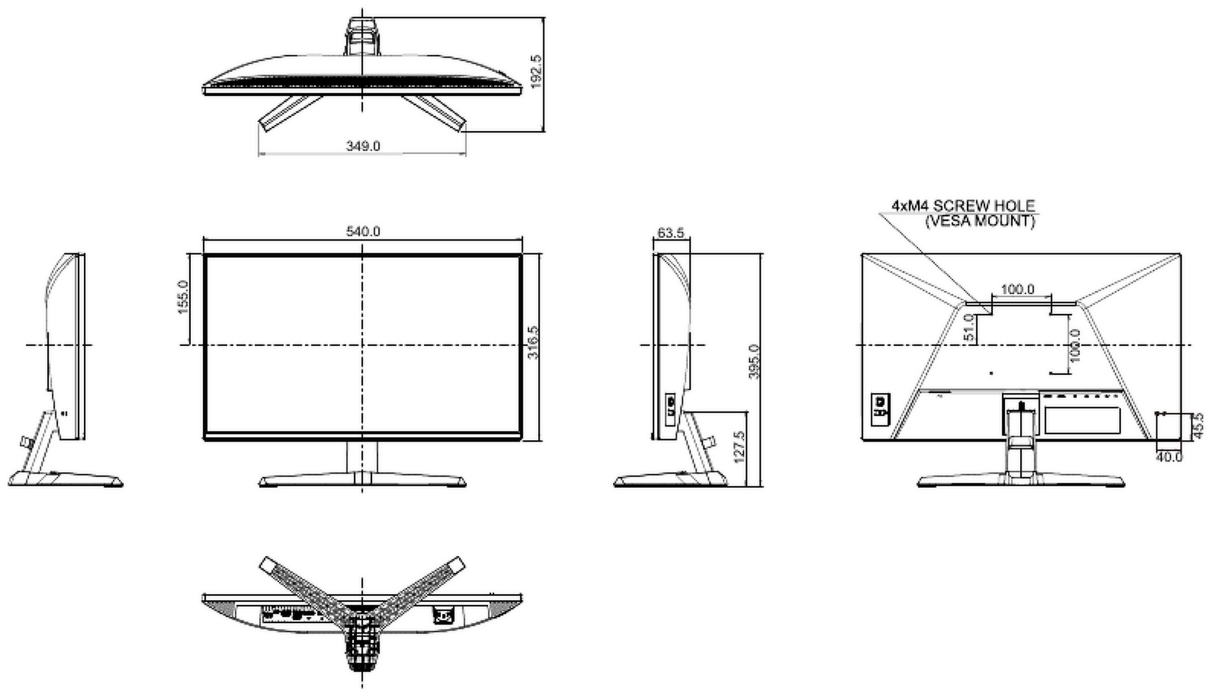

04 MECHANICAL

Display position adjustments	height, pivot (rotation), swivel, tilt
Height adjustment	150mm
Rotation (PIVOT function)	90°
Swivel stand	90°; 45° left; 45° right

Tilt angle	23° up; 5° down
VESA mounting	100 x 100mm
Cable management system	yes

05 ACCESSORIES INCLUDED

Cables	power (1.8m), USB (1.8m), HDMI (1.8m), DP (1.8m)
Other	quick start guide, safety guide

06 POWER MANAGEMENT

Power supply unit	internal
Power supply	AC 100 - 240V, 50/60Hz
Power usage	18W typical, 0.5W stand by, 0.3W off mode

07 SUSTAINABILITY

Regulations	CE, TÜV-Bauart, EAC, PSE, RoHS support, ErP, WEEE, VCCI, REACH, UKCA
Energy efficiency class (Regulation (EU) 2017/1369)	E

08 DIMENSIONS / WEIGHT

Product dimensions W x H x D	540 x 378.5 (498.5) x 171mm
Box dimensions W x H x D	650 x 140 x 420mm
Weight (without box)	4.8kg
Weight (without stand)	3.1kg
Weight (with box)	7.1kg
EAN code	4948570126361