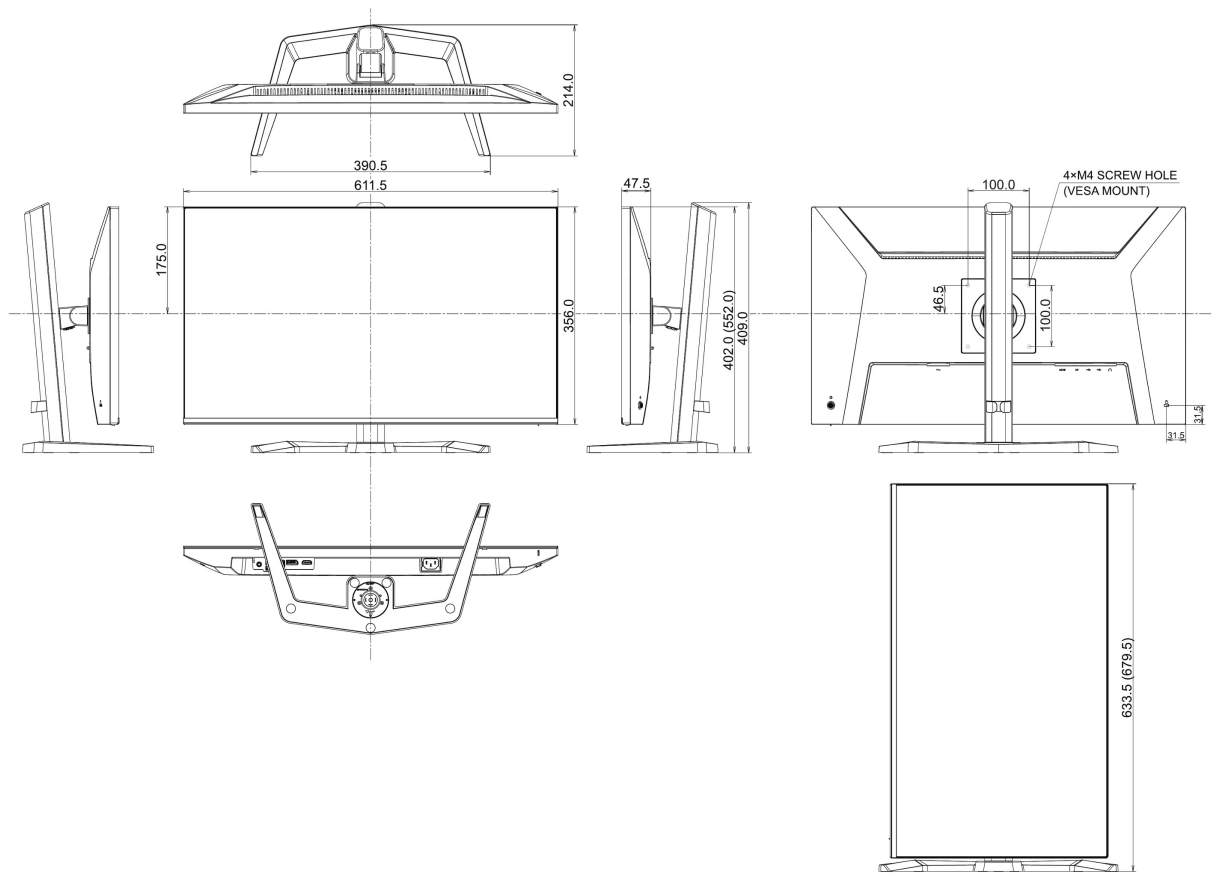

## 05 ACCESSORIES INCLUDED

|               |                                       |
|---------------|---------------------------------------|
| <b>Cables</b> | power (1.5m), USB (1.5m), HDMI (1.5m) |
| <b>Other</b>  | quick start guide, safety guide       |

## 08 DIMENSIONS / WEIGHT

|                                     |                             |
|-------------------------------------|-----------------------------|
| <b>Product dimensions W x H x D</b> | 611.5 x 402 (552) x 390.5mm |
| <b>Box dimensions W x H x D</b>     | 691 x 442 x 142mm           |
| <b>Weight (without box)</b>         | 5.4kg                       |
| <b>Weight (with box)</b>            | 6.8kg                       |
| <b>EAN code</b>                     | 4948570126347               |