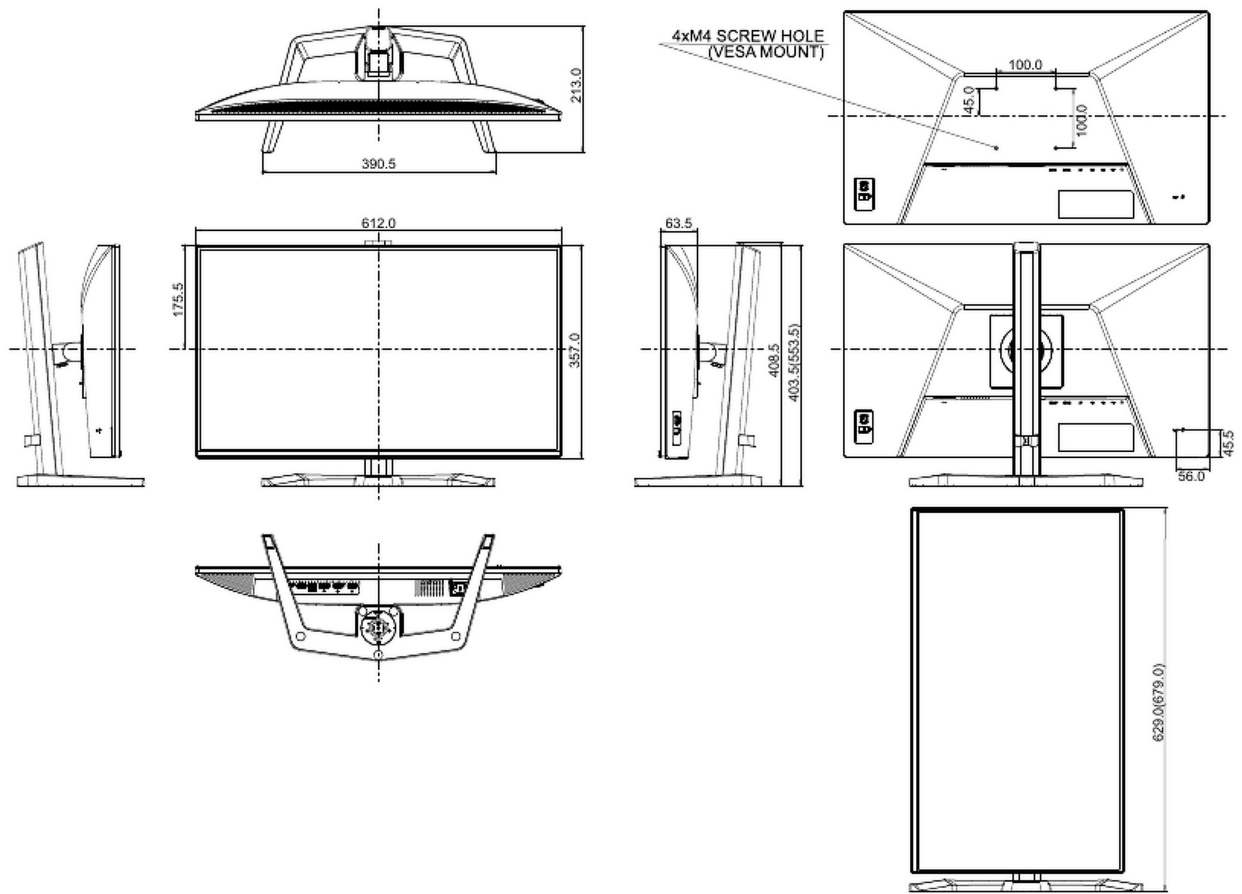

04 MECHANICAL

Display position adjustments	height, pivot (rotation), swivel, tilt
Height adjustment	150mm
Rotation (PIVOT function)	90°
Swivel stand	90°; 45° left; 45° right

Tilt angle	23° up; 5° down
VESA mounting	100 x 100mm
Cable management system	yes

05 ACCESSORIES INCLUDED

Cables	power (1.8m), USB (1.8m), HDMI (1.8m), DP (1.8m)
Other	quick start guide, safety guide

06 POWER MANAGEMENT

Power supply unit	internal
Power supply	AC 100 - 240V, 50/60Hz
Power usage	19W typical, 0.5W stand by, 0.3W off mode

07 SUSTAINABILITY

Regulations	CE, TÜV-Bauart, EAC, PSE, RoHS support, ErP, WEEE, VCCI, REACH, UKCA
Energy efficiency class (Regulation (EU) 2017/1369)	E

08 DIMENSIONS / WEIGHT

Product dimensions W x H x D	612 x 408.5 (553.5) x 213mm
Box dimensions W x H x D	690 x 140 x 465mm
Weight (without box)	5.6kg
Weight (without stand)	3.8kg
Weight (with box)	8.2kg
EAN code	4948570126446