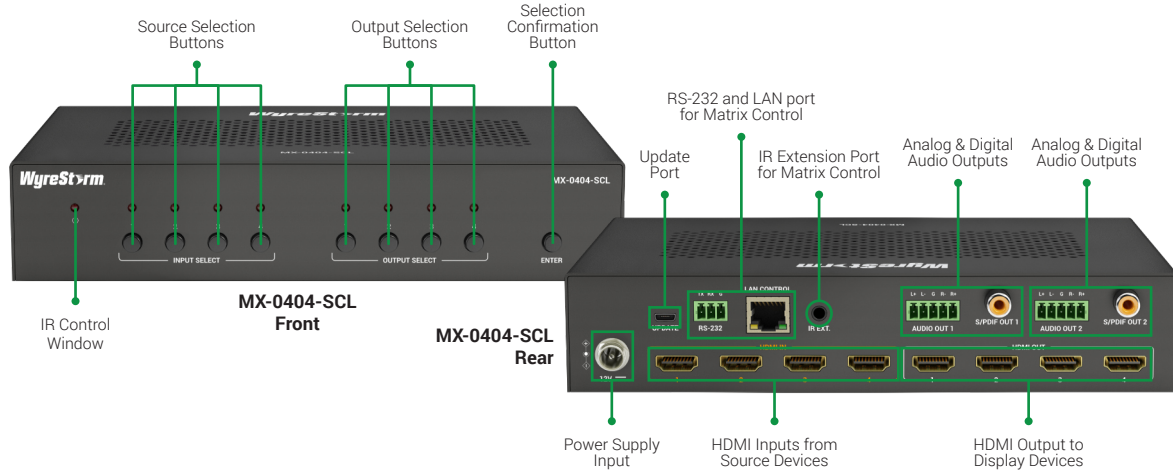

5K30/4K60 4x4 HDMI Matrix with Seamless Switching, Scaling Outputs with Balanced Analog & Digital Audio De-embed

MX-0404-SCL

WyreStorm

Specification Sheet

4K HDR 2160p 4:4:4 60 HDCP 2.2 CEC

WyreStorm - Powerful. Reliable. Simple.

Introduction

The MX-0404-SCL is a new 5K HDMI matrix switcher that supports seamless switching across all HDMI inputs and outputs. The matrix switcher outputs can be configured to work in different modes to meet different application requirements. In matrix mode, all four HDMI inputs and outputs are active and matrix switching.

Key Features

- Full 18Gbps support including up to 5K @30Hz 4:4:4 / 4K @60 4:4:4
- Seamless switching between all four HDMI inputs and outputs
- Automatic full-range scaling on each output between 480i to 4K60
- Independent switching of both balanced analog and digital audio outputs

In the Box

- 1x Matrix Switcher
- 1x DC 12V/3A Power Adapter
- 1x IR Remote Controller
- 1x IR Receiver Cable
- 1x AC Power Cord (with US Pins)
- 1x 3.5mm 3-Pin Phoenix Male Connector
- 2x 3.5mm 5-Pin Phoenix Male Connector
- 4x Mounting Brackets (with Screws)
- 1x Quick Start Guide