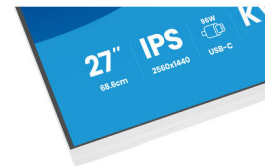

USB-C dock for tidy desk & easy connectivity

Connect everything with just one cable - handle video, data, and power while keeping your desk clean and organized.

Expand your view with QHD

QHD 2560x1440 resolution offers up to 77% more screen space than Full HD, giving you plenty of room to multitask efficiently, view more content at once, and work with greater precision, without constantly switching between windows.

SPECIFICATION

01 DISPLAY CHARACTERISTICS

Design	4-side slim bezel
Diagonal	27", 68.5cm
Panel	IPS Panel Technology LED, matte finish
Native resolution	2560 x 1440 @75Hz (3.7 megapixel QHD)
Aspect ratio	16:9
Panel brightness	350 cd/m ²
Static contrast	1000:1
Advanced contrast	80M:1
Response time (MPRT)	1ms
Viewing zone	horizontal/vertical: 178°/178°, right/left: 89°/89°, up/down: 89°/89°
Colour support	16.7mIn (sRGB: 100%; NTSC: 72%)
Horizontal Sync	30 - 112kHz
Viewable area W x H	596.7 x 335.7mm, 23.5 x 13.2"
Pixel pitch	0.233mm
Colour	matte, white

08 DIMENSIONS / WEIGHT

Product dimensions 613 x 403.5 (547.5) x 209.5mm
W x H x D

Box dimensions W x H x D	691 x 447 x 142mm
Weight (without box)	5.9kg
Weight (with box)	8.0kg

EAN code 4948570125951

All trademarks and registered trademarks acknowledged. E & O E. Specification subject to change without notice. All LCD's comply with ISO-9241-307:2008 in connection with pixel defects. © IYAMA CORPORATION. ALL RIGHTS RESERVED