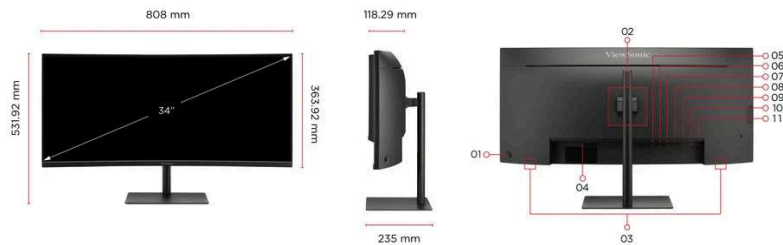

ViewSonic® LCD DISPLAY VG3419C-2

Key Features

- 21:9 ultra-wide screen with UWQHD 3440 x 1440 resolution
- Integrated Docking Station with Ethernet, and delivers up to 96W charging via USB-C connection
- 1500R Curved Panel
- 120Hz Refresh rate delivers fluid visuals
- Advanced ergonomics with swivel, height adjustment and a -5°~20° tilt angle

Product Description

The VG3419C-2 is a 34" ultra-wide curved docking monitor with UWQHD 3440 x 1440 resolution. Its 21:9 aspect ratio and 1500R curvature provide an immersive viewing experience. Offering USB-C and Ethernet connectivity, this curved docking monitor dubs as a complete hub for charging, data, network, and peripherals, effectively reducing cable clutter and simplifying cable management. With ergonomic flexibility, you can tilt and adjust the height of the VG3419C-2 to have a smooth workflow as a professional multitasker. Thought for multi-tasking and productivity, the VG3419C-2 comes with a built-in KVM switch function to connect and control multiple systems.

DIMENSIONS (IMPERIAL) (WXHxD)

| | |
|-------------------------------|----------------------------|
| Packaging (in.): | 39.1 x 19.5 x 6.7 |
| Physical (in.): | 31.81 x 15.03-20.94 x 9.25 |
| Physical Without Stand (in.): | 31.81 x 14.33 x 4.66 |